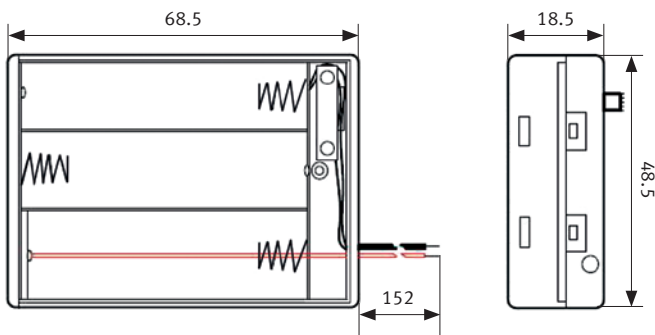

ILEE® BATTERY HOLDER WITH COVER

SHORT DESCRIPTION

The practical and lightweight power supply module made of ABS plastic supplies 4.5 volts and works with 3x 1.5V AA batteries (not included). The removable cover and the ON/OFF switch as well as the crocodile clips at the wire ends complete the module.

TECHNICAL DATA

Description	Order number
Battery holder with cover, ON/OFF switch and alligator clips for 3x 1.5V AA/LR6 batteries	0006-45-92-01

DIMENSIONS (MM)

Rheinmetall Air Defence AG

Birchstrasse 155 · 8050 Zurich · Switzerland · Phone +4144 3162211
 ilee.rad@rheinmetall.com · www.ilee.ch